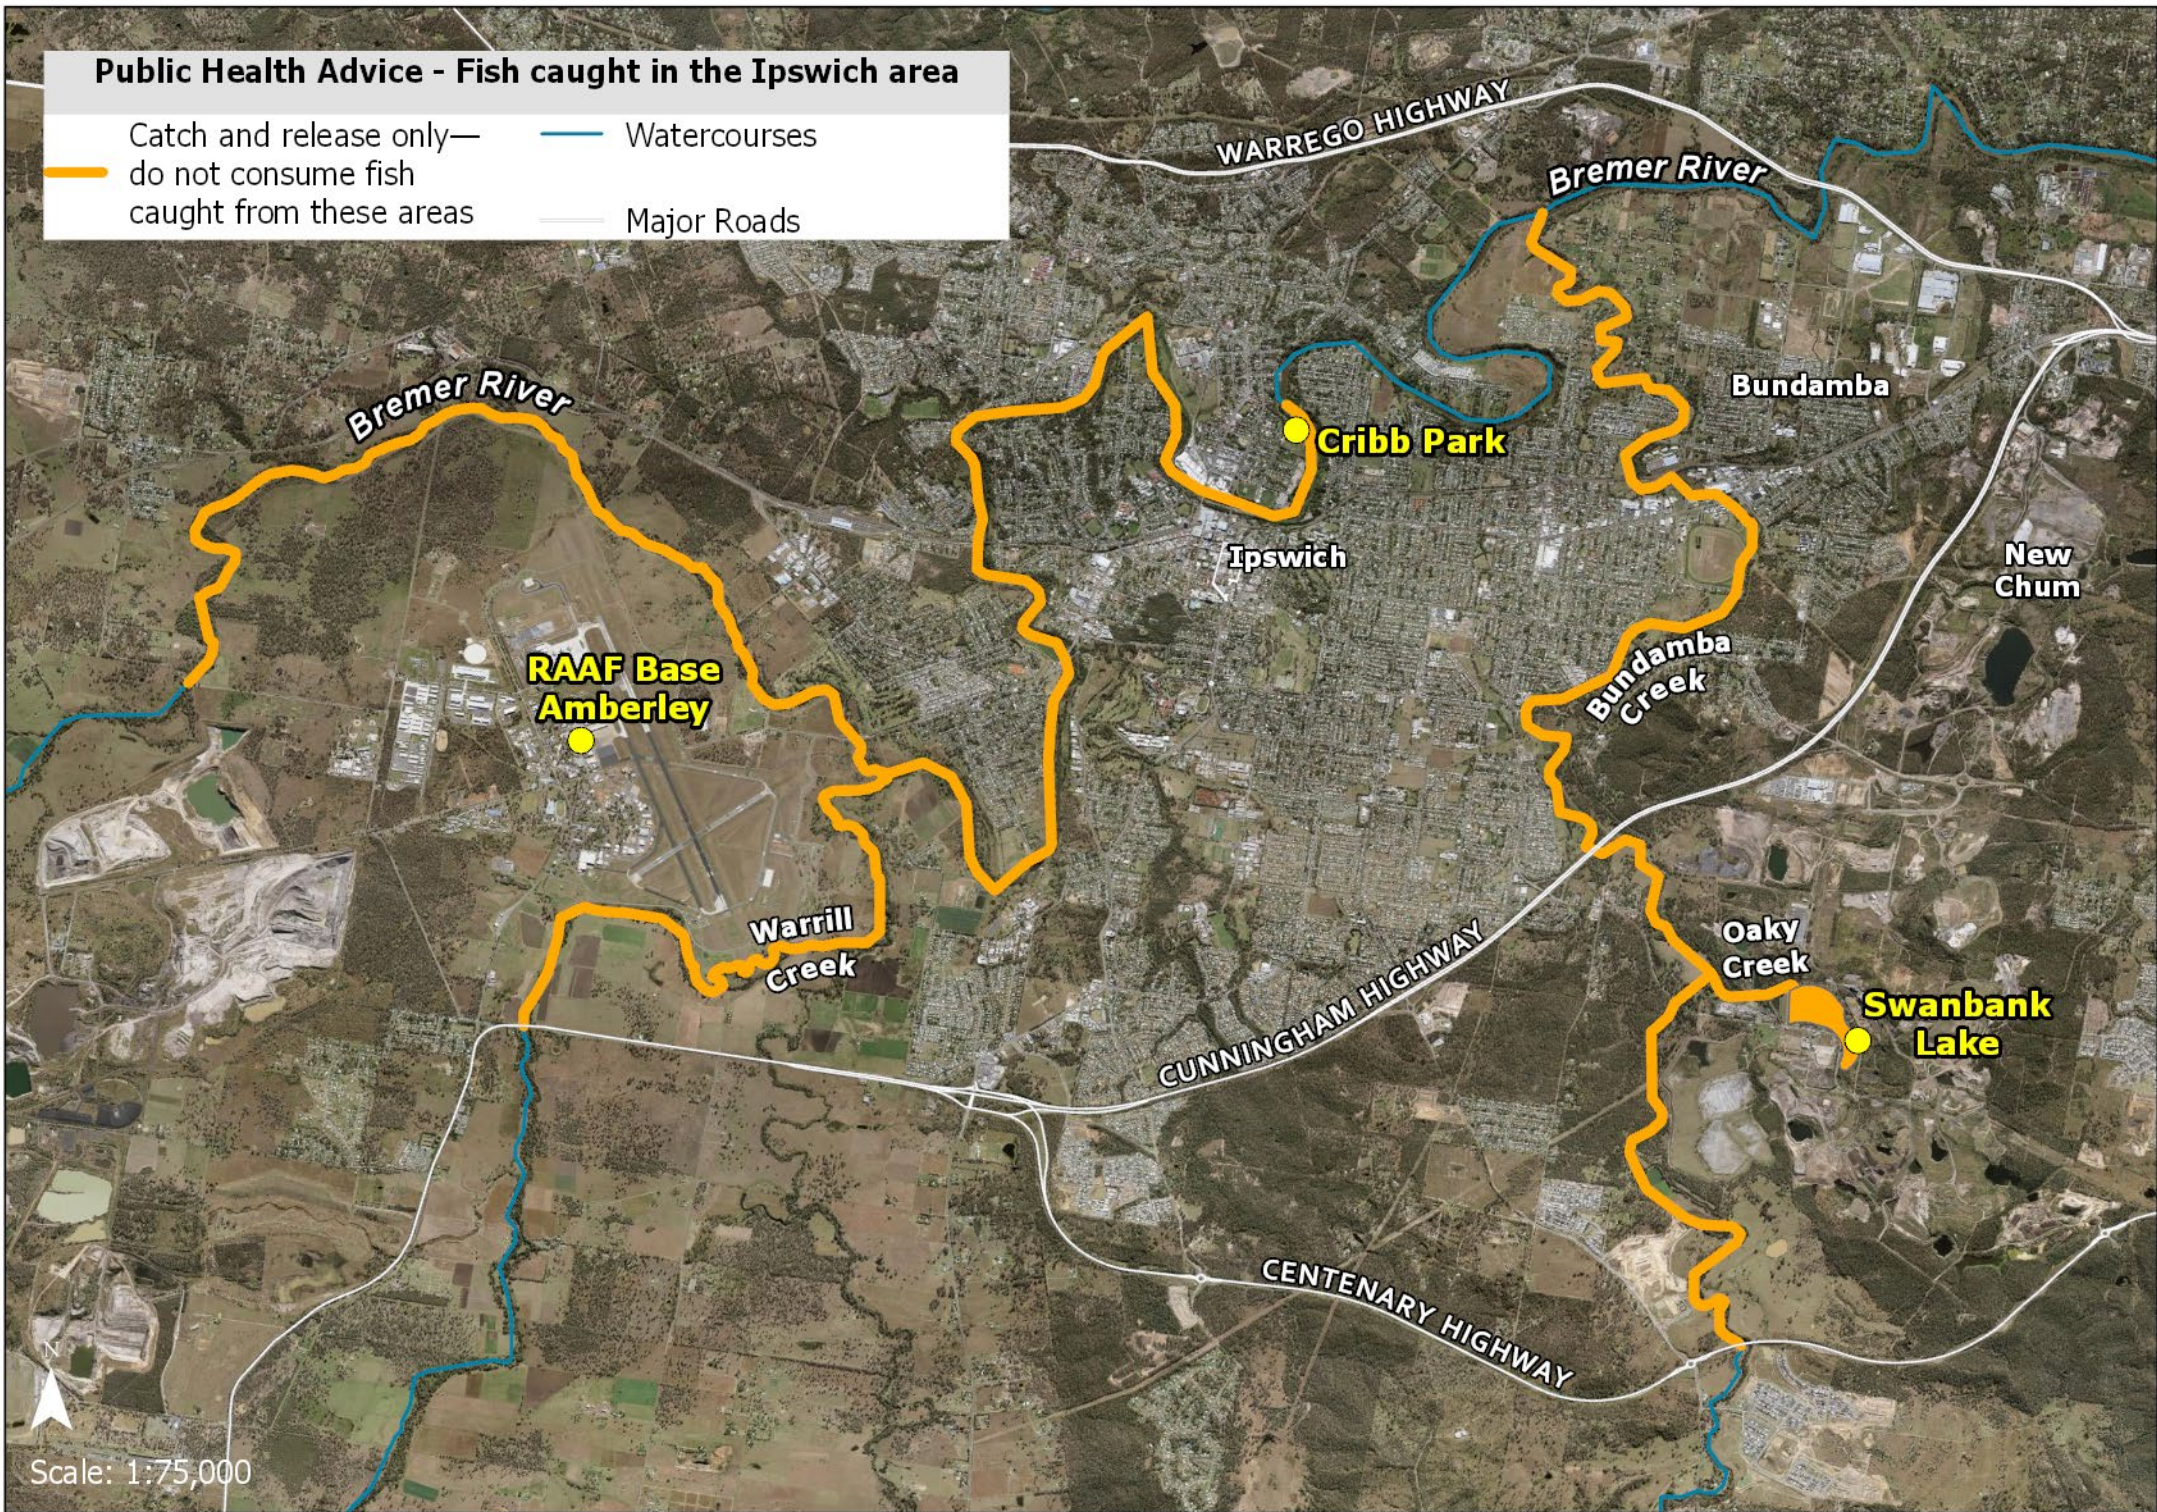

Public Health Advice - Fish caught in the Ipswich area

- Catch and release only—
- do not consume fish caught from these areas
- Watercourses
- Major Roads

Scale: 1:75,000