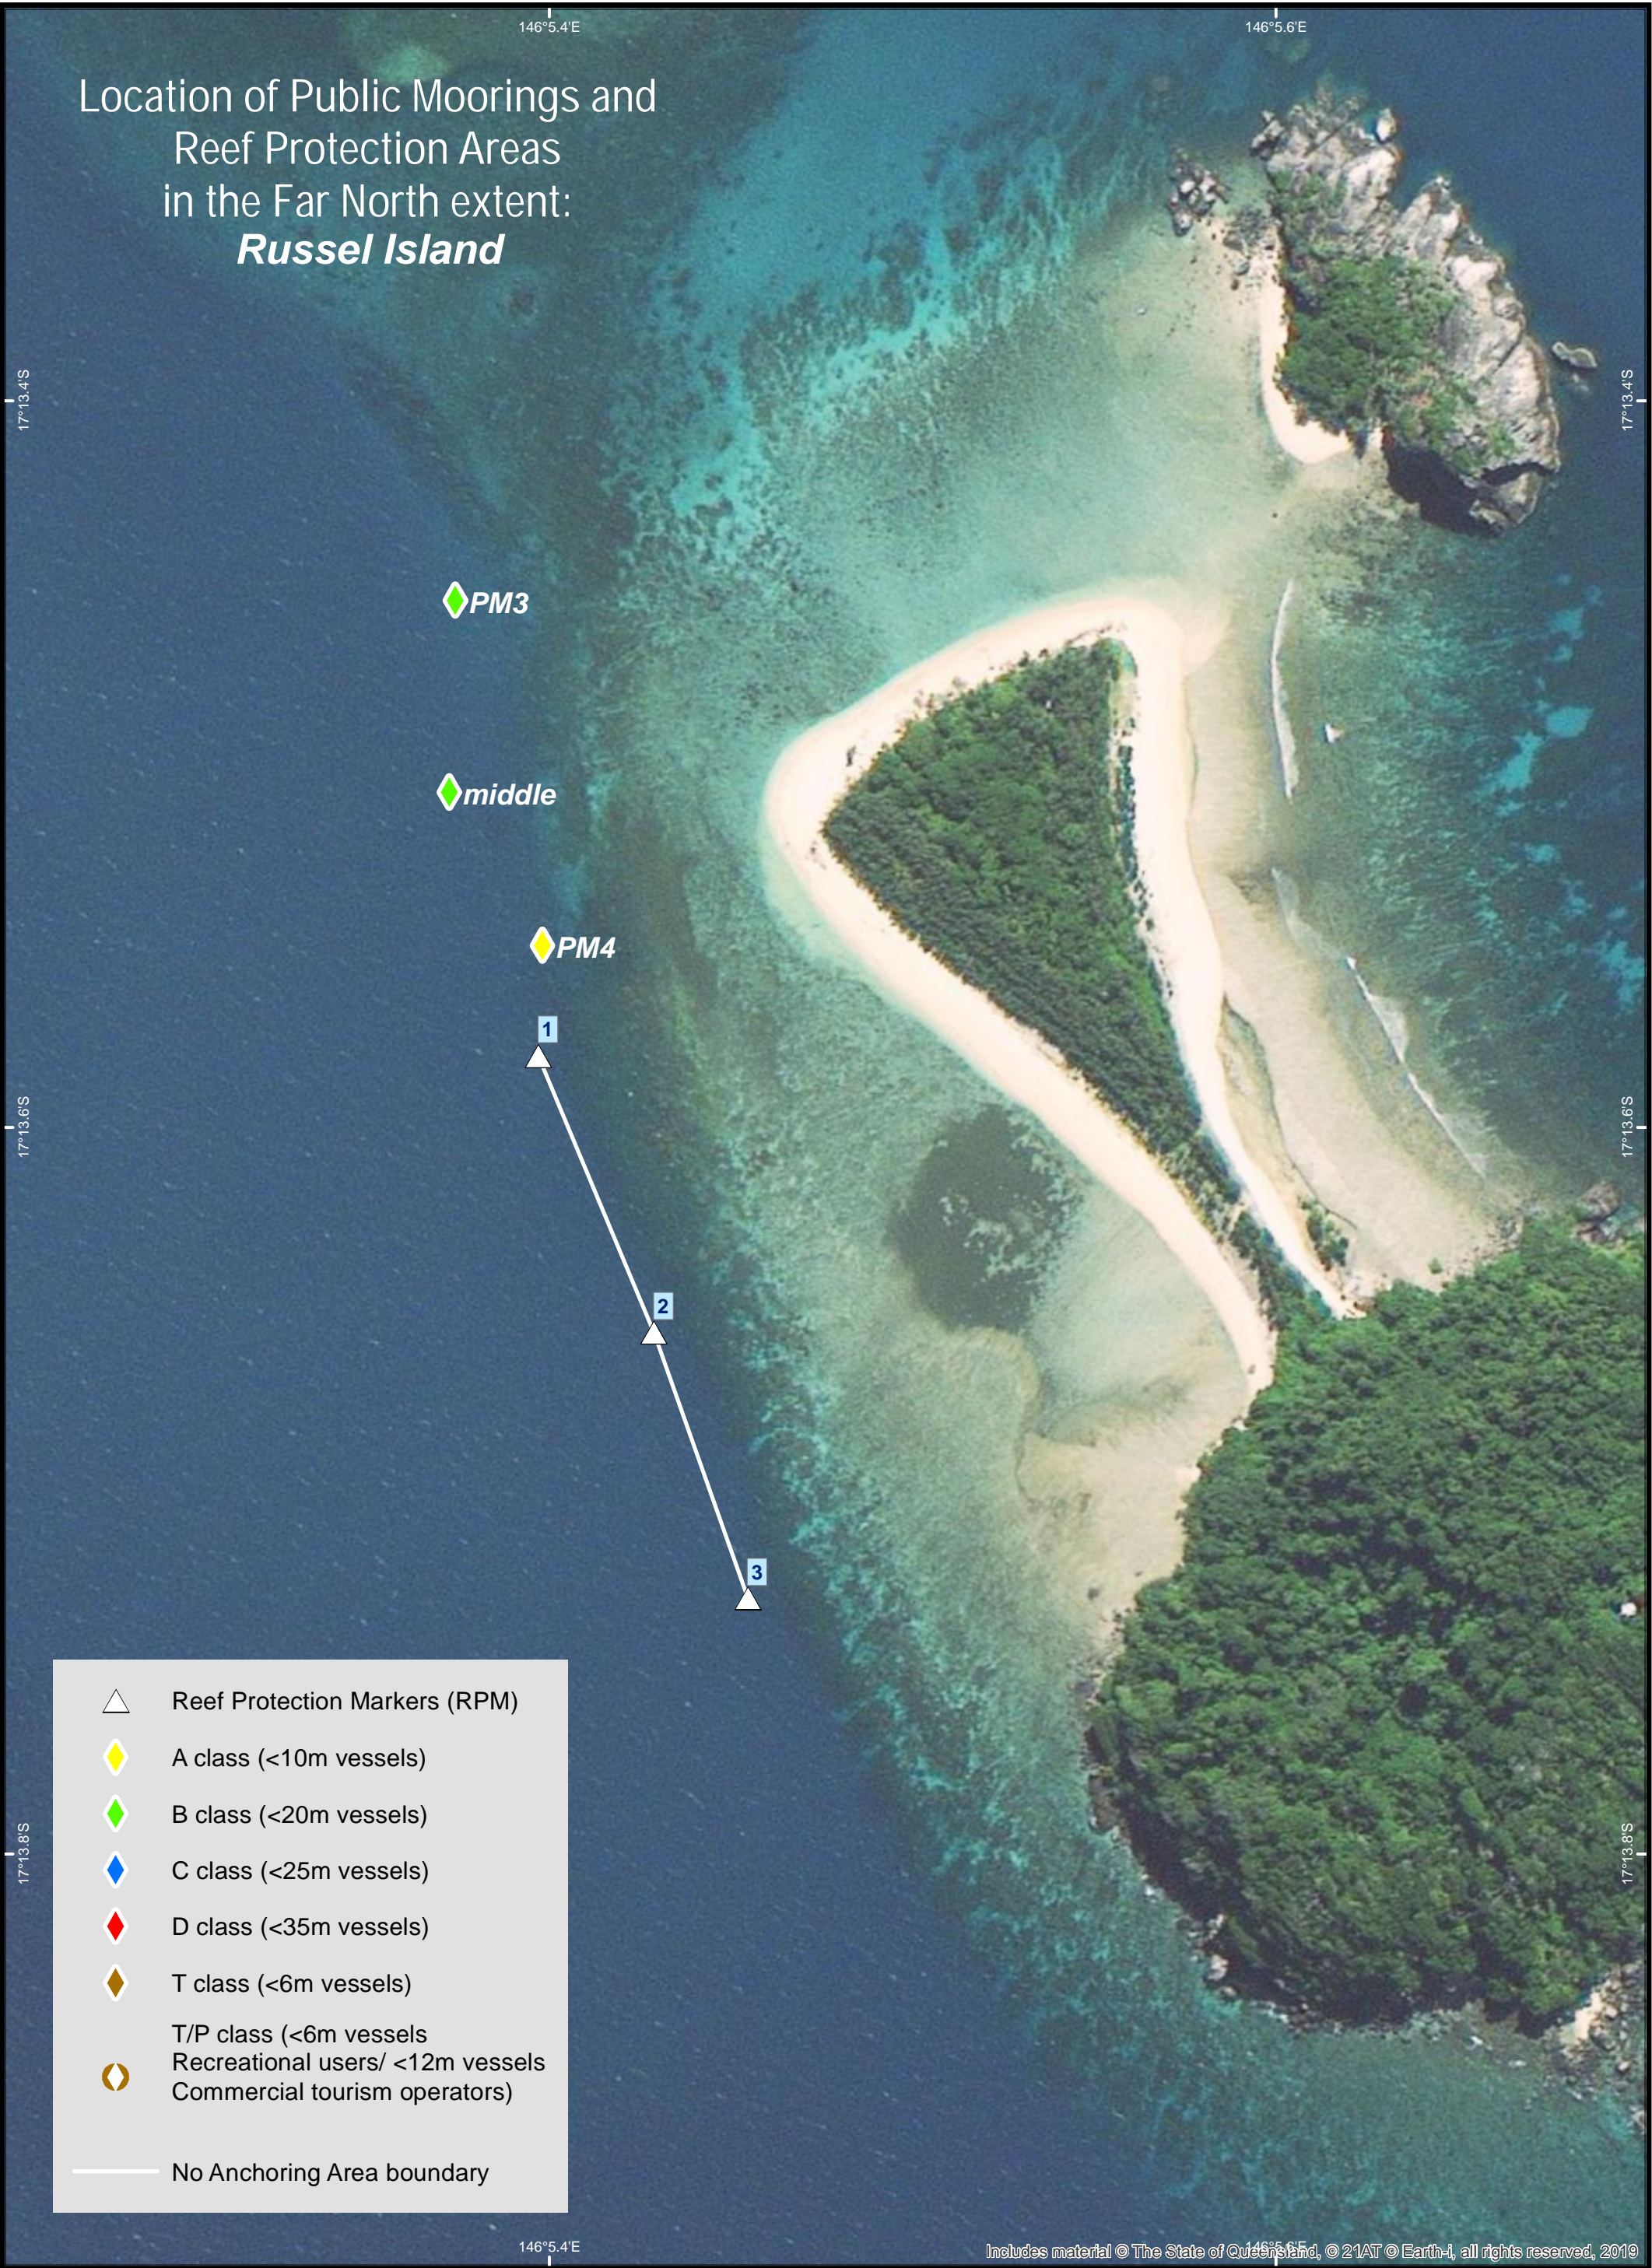

# Location of Public Moorings and Reef Protection Areas in the Far North extent: *Russel Island*

COORDINATE SYSTEM: GCS GDA 1994  
HORIZONTAL DATUM: GDA 1994