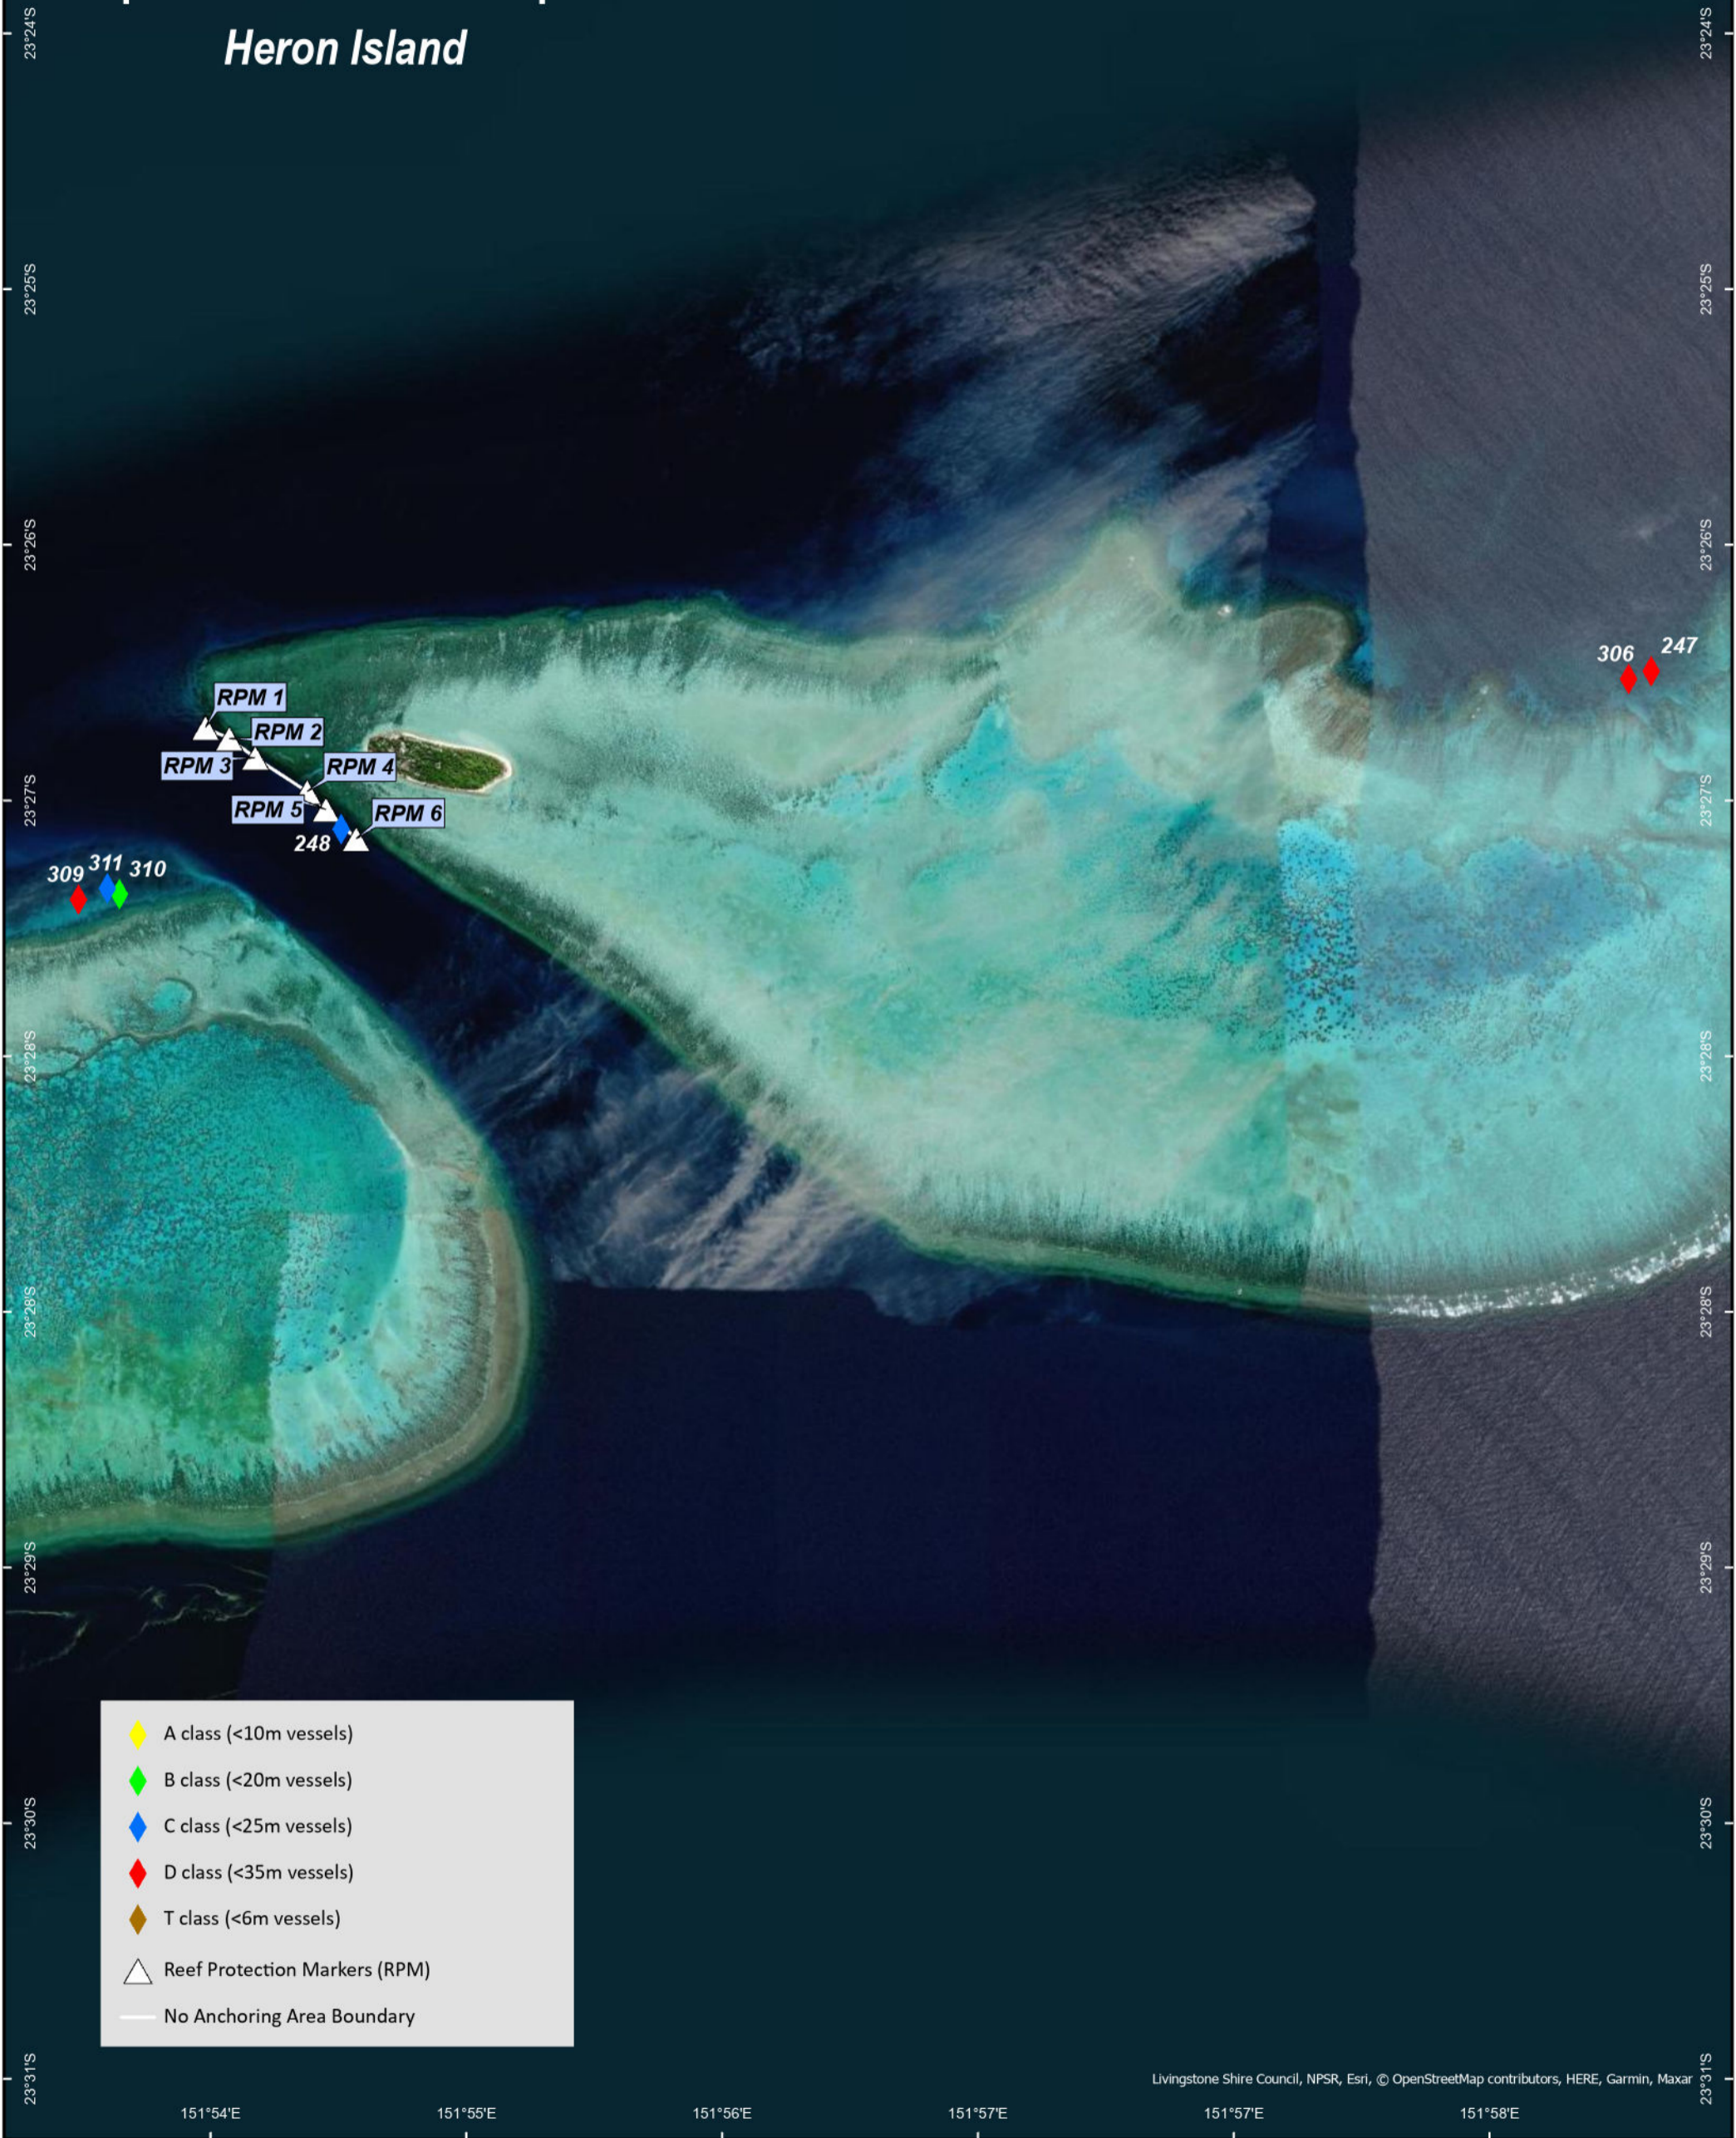

Location of Public Moorings and Reef Protection Areas in Capricorn / Bunker Group extent of: Heron Island

Livingstone Shire Council, NPSR, Esri, © OpenStreetMap contributors, HERE, Garmin, Maxar

COORDINATE SYSTEM: GCS GDA 1994
HORIZONTAL DATUM: GDA 1994