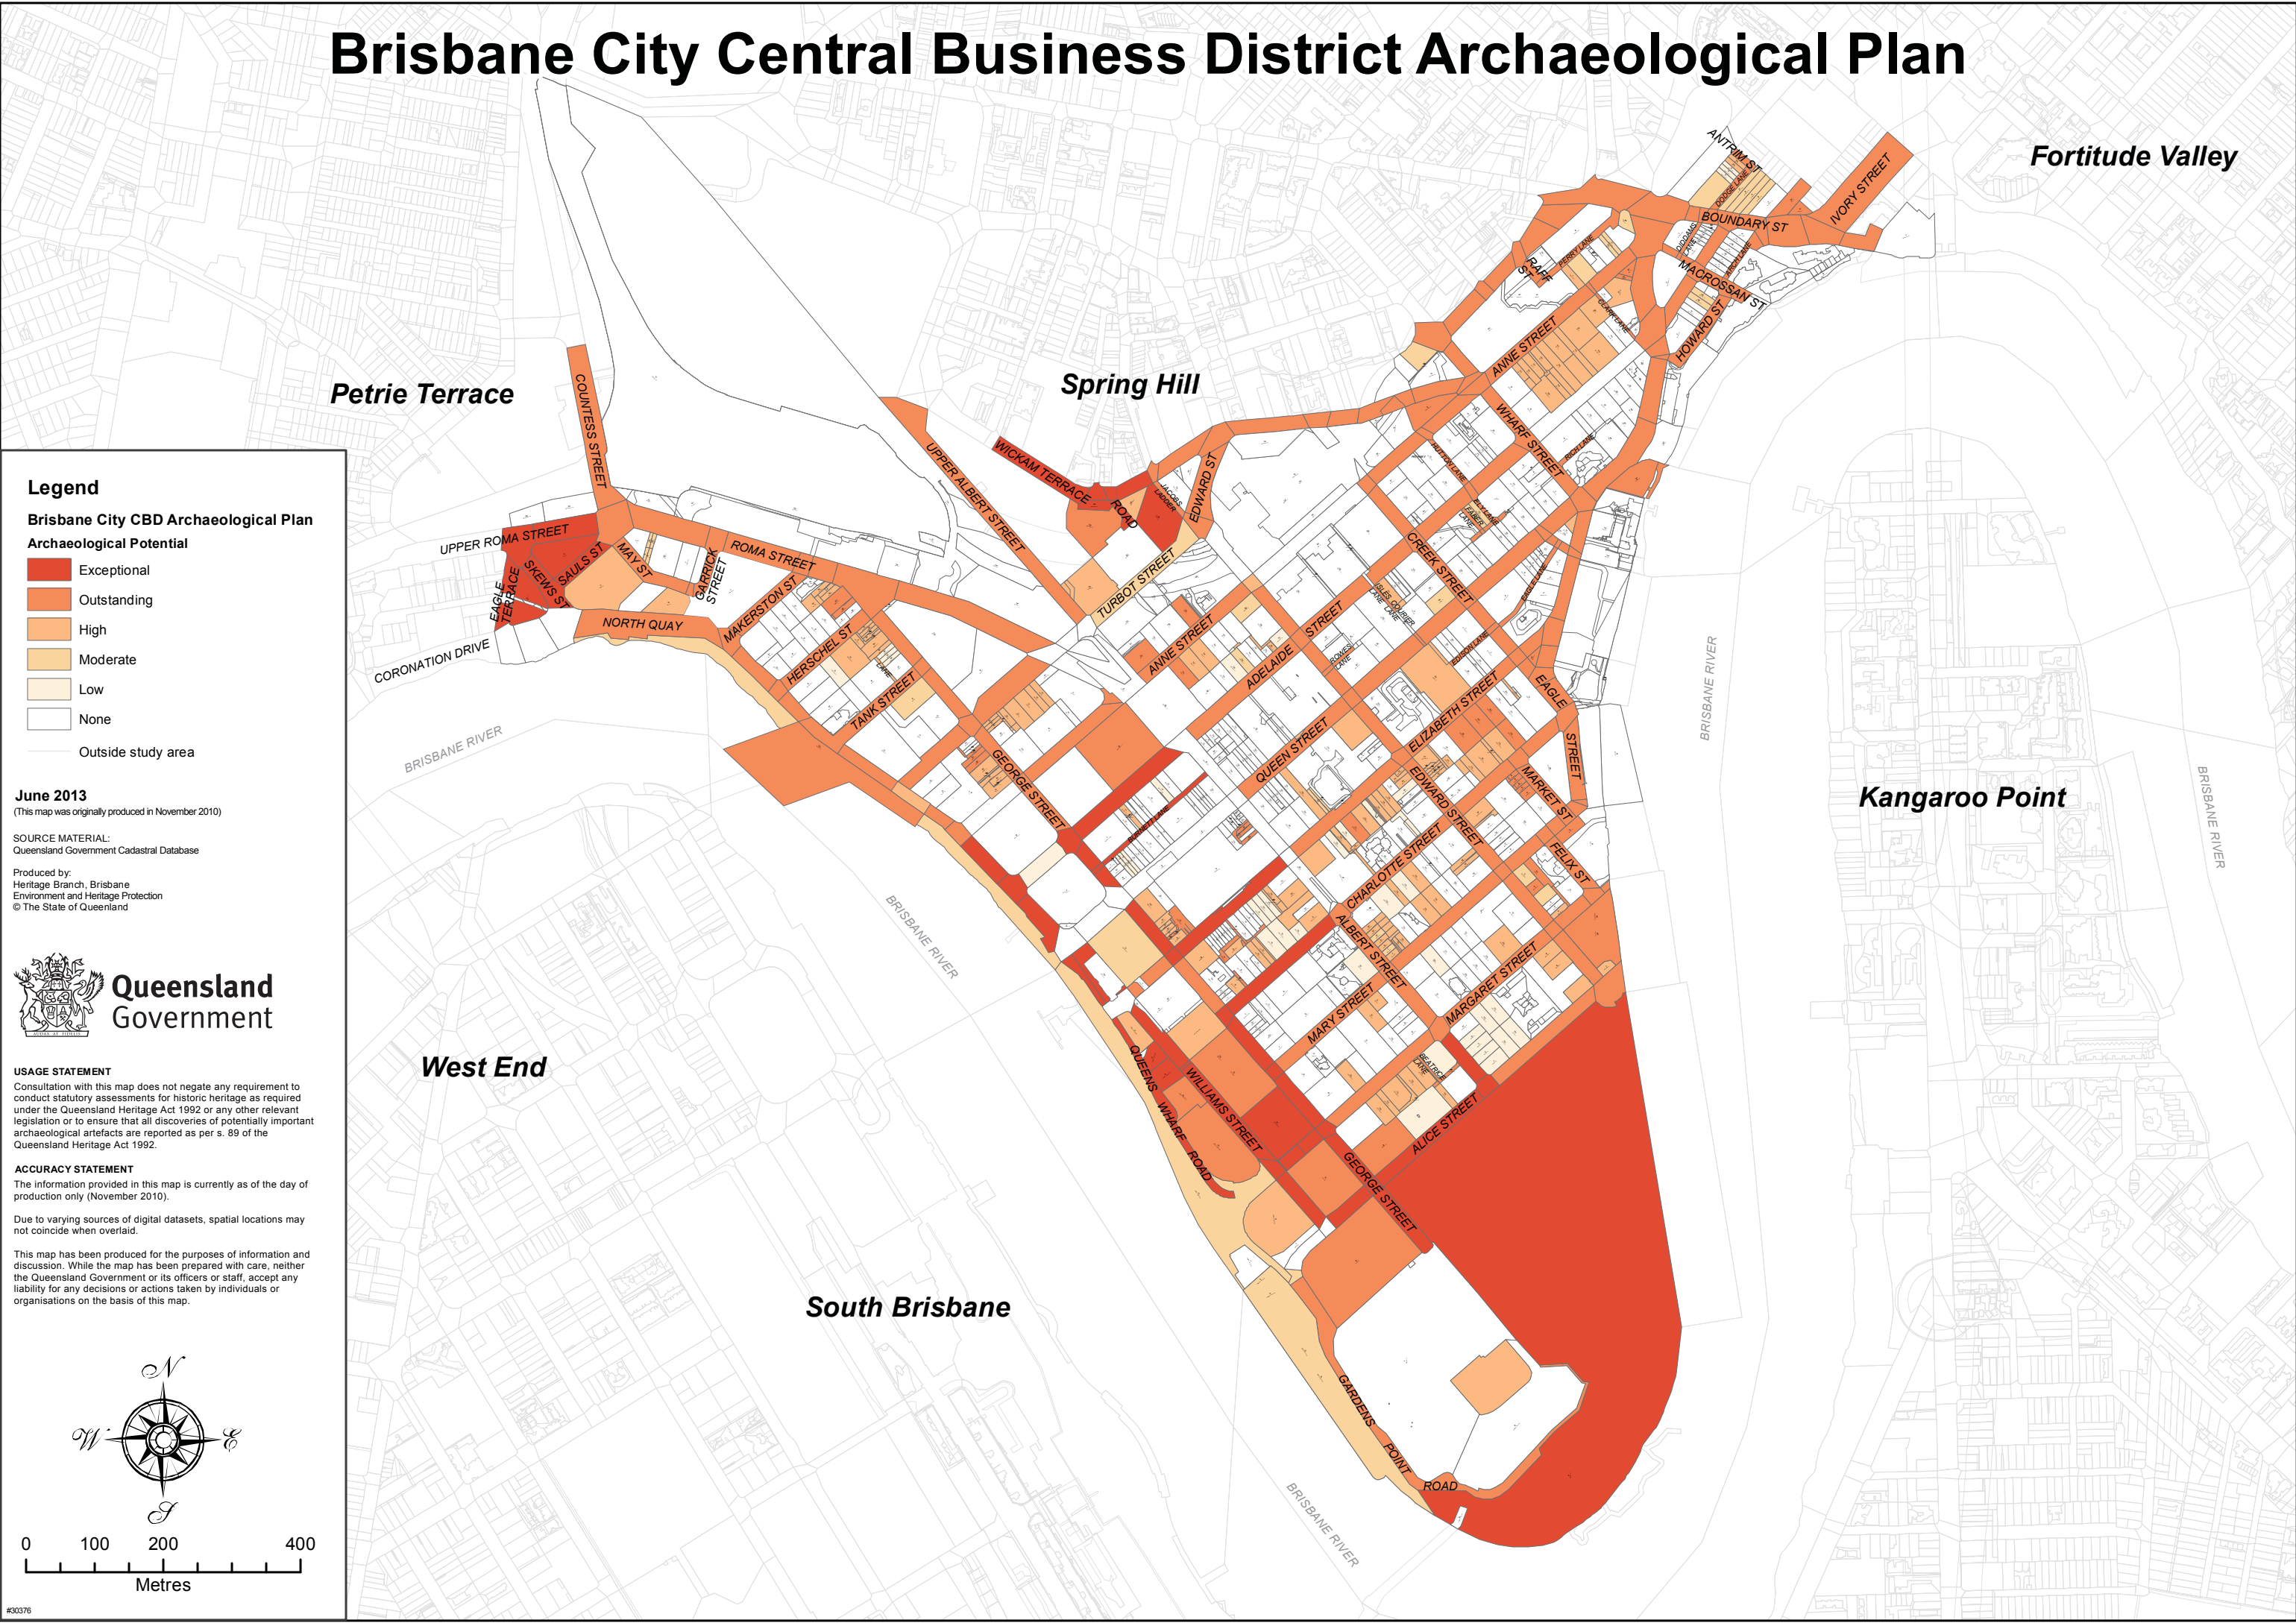

Brisbane City Central Business District Archaeological Plan

Legend

Brisbane City CBD Archaeological Plan

Archaeological Potential

- Exceptional
- Outstanding
- High
- Moderate
- Low
- None
- Outside study area

June 2013

SOURCE MATERIAL:

Queensland Government Cadastral Database

Produced by:

**Queensland
Government**

USAGE STATEMENT

ACCURACY STATEMENT

The information provided in this map is currently as of the day of production only (November 2010).

Due to varying sources of digital datasets, spatial locations may not coincide when overlaid.