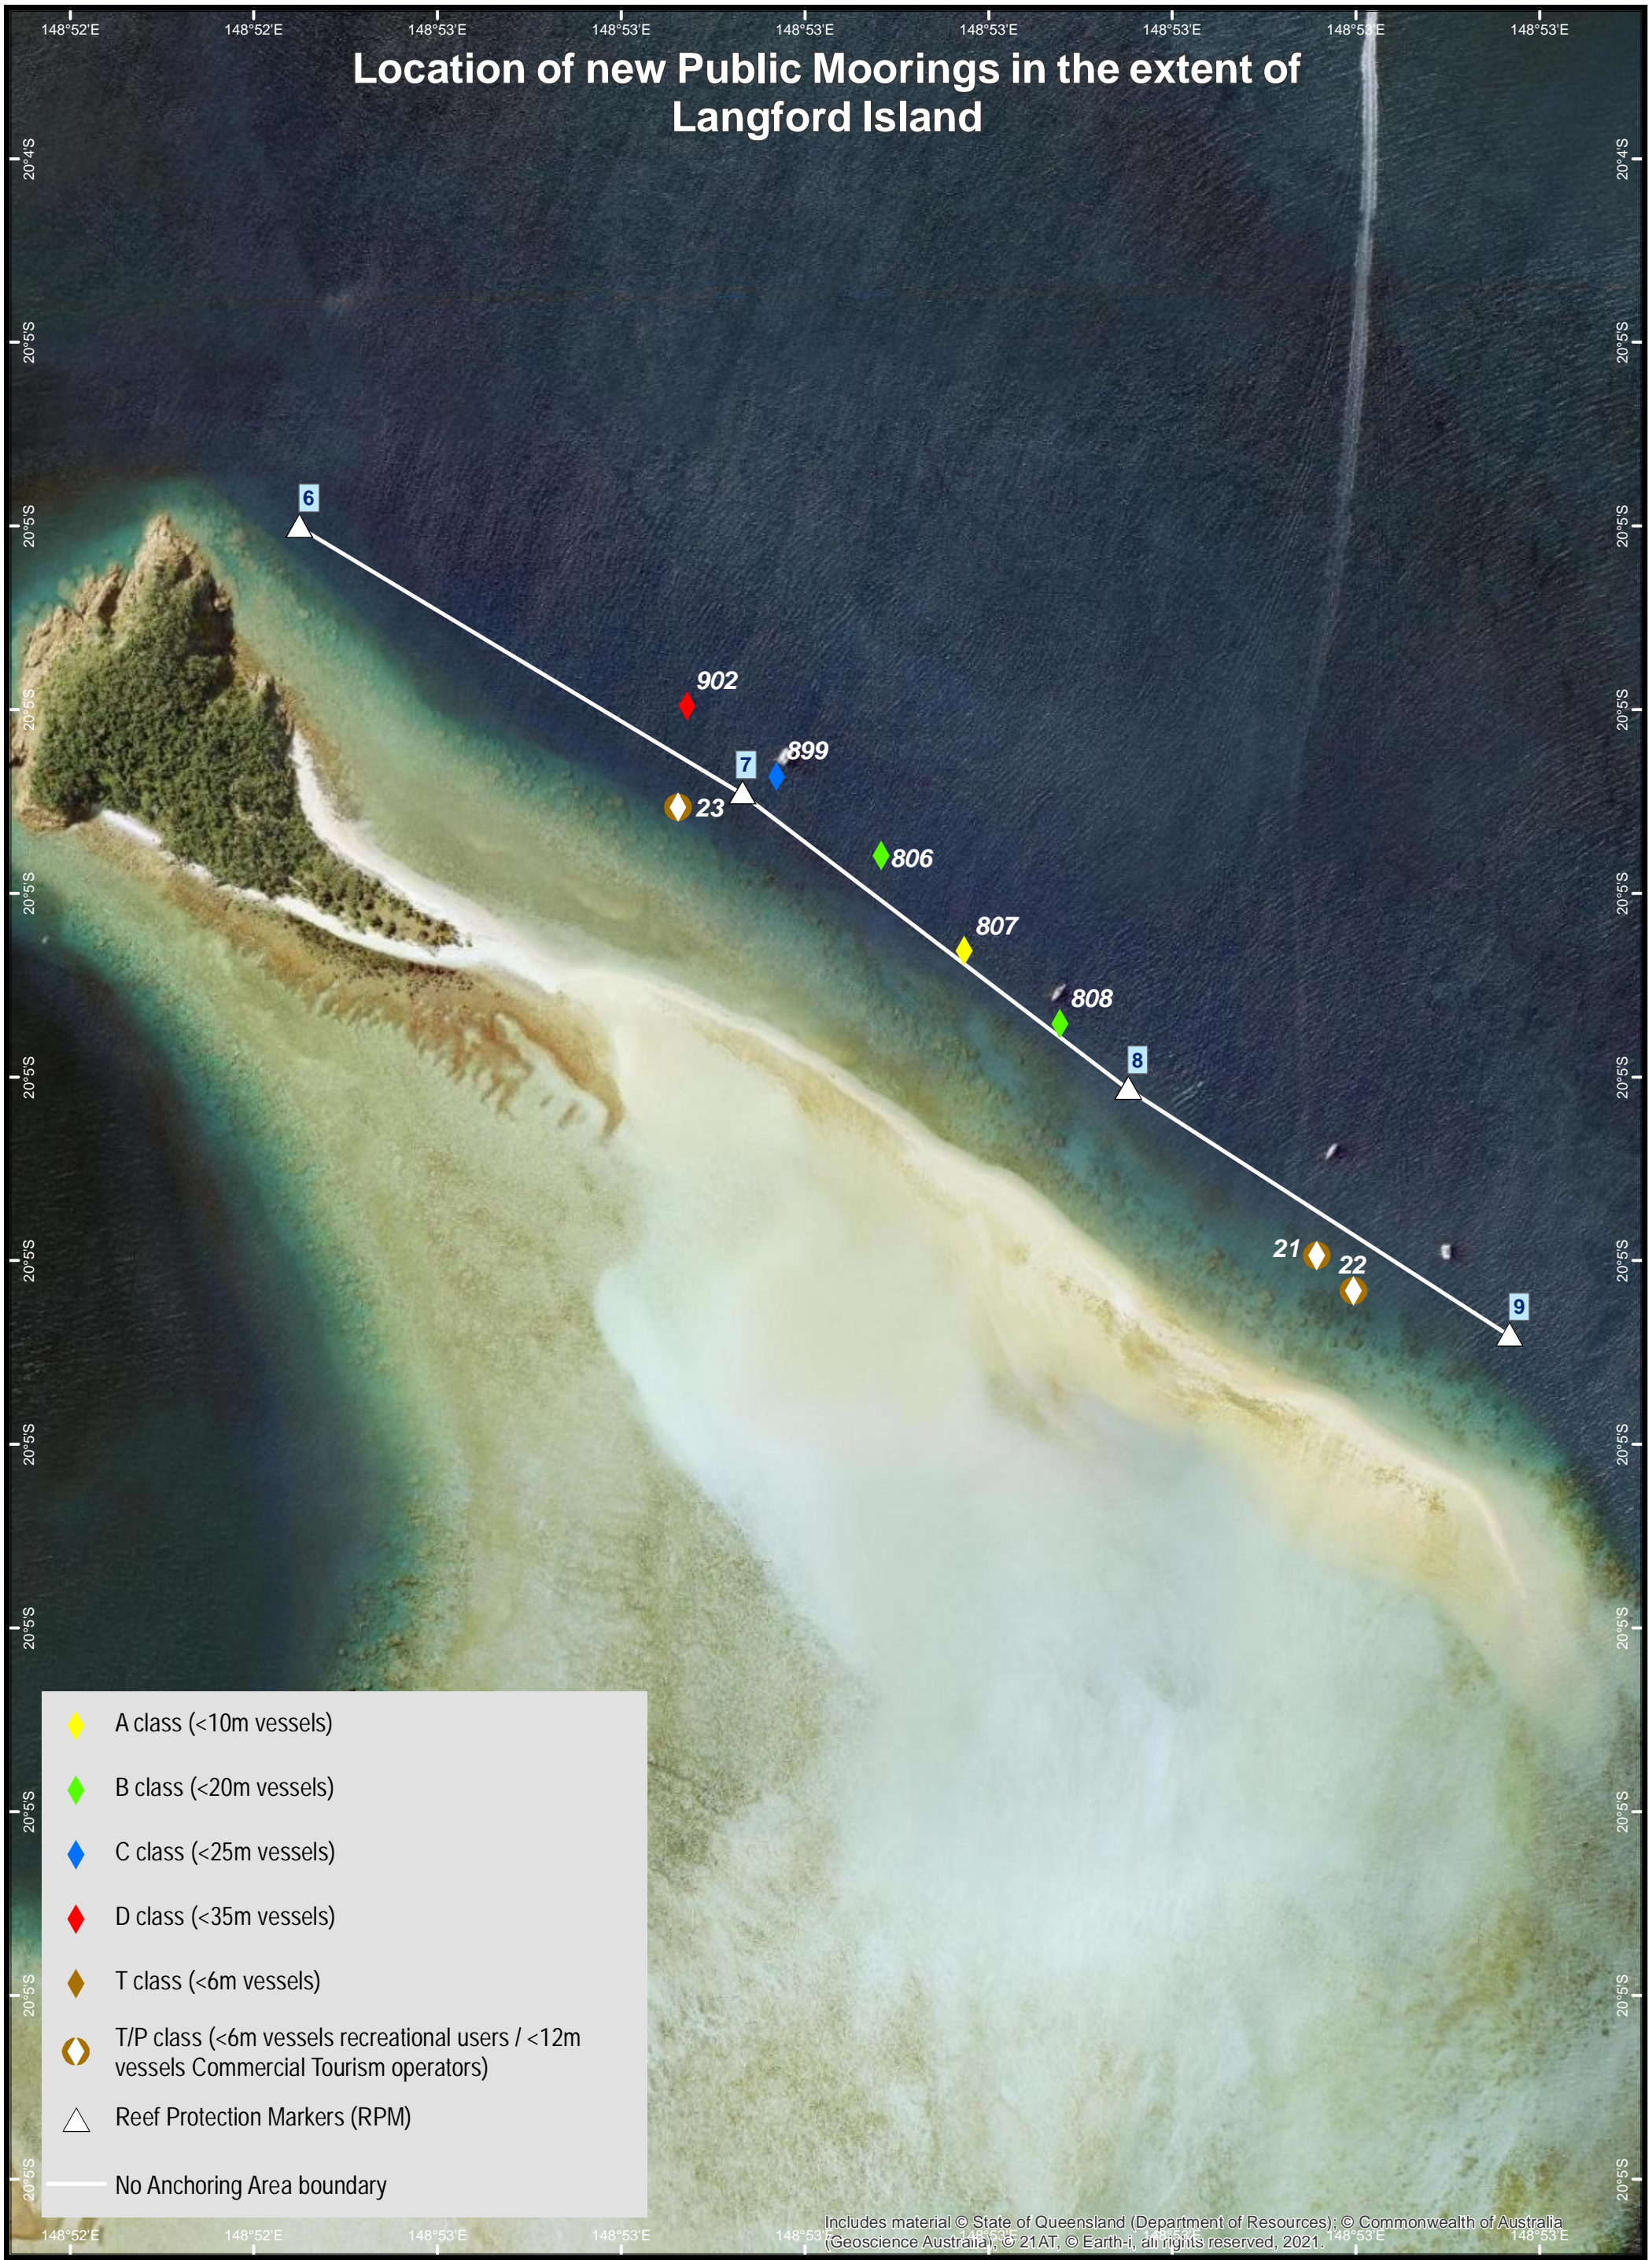

Location of new Public Moorings in the extent of Langford Island

Includes material © State of Queensland (Department of Resources); © Commonwealth of Australia (Geoscience Australia), © 21AT, © Earth-i, all rights reserved, 2021.

COORDINATE SYSTEM: GDA2020
HORIZONTAL DATUM: GDA2020